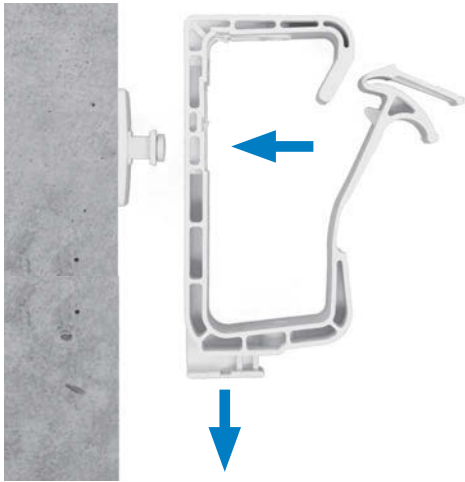

article number	T_{max} °C	colour	weight kg/100
PA			
BS ND K	750	RAL 7035	0,91
BS ND FWK	960	RAL 7030	0,89

including accessories:
1 x nail / screw dowel 6x50

Assembly examples

Cable fixings

Wall mounting: How to mount multiple cable holder, plastic (SHK) with the beforehand installed quick-mounting clip (BSK)

Ceiling mounting: How to mount multiple cable holder, plastic (SHK) with the beforehand installed quick-mounting clip (BSK)

How to connect two cable holders (SHK) that are positioned exactly one above the other by means of the extended base plate