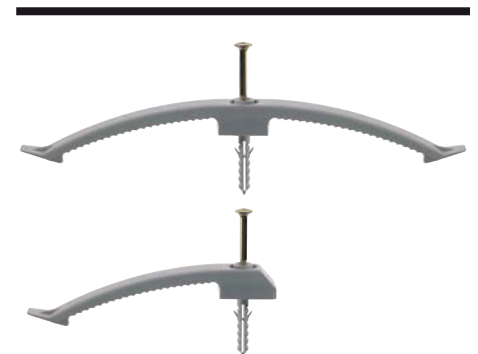

LK ND K Cable holder, plastic with moulded-in nail plug

flame-resistant (excl. dowel) according to fire hazard testing UL94 V-0 and VDE 0471/DIN IEC 695 part 2-1, testing temperature T_{max}

article number	T_{max} °C	colour	number of cables	weight kg/100
PA				
LK 8 ND K	750	RAL 7035	8	1,92
LK 10 ND K	750	RAL 7035	10	1,68
LK 16 ND K	750	RAL 7035	16	2,63
LK 8 ND FWK	960	RAL 7030	8	2,24
LK 10 ND FWK	960	RAL 7030	10	1,80
LK 16 ND FWK	960	RAL 7030	16	2,68

including accessories:
1 x nail / screw dowel 6x50