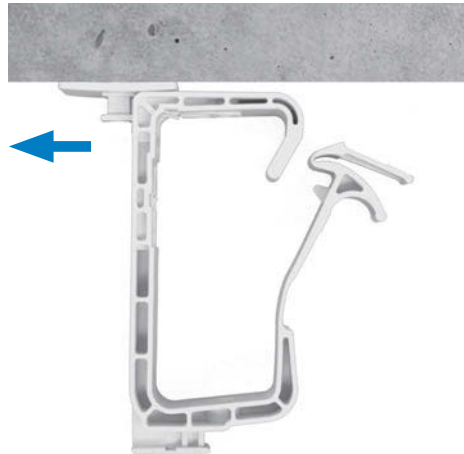

article number	T_{max} °C	colour	weight kg/100
PA			
BS ND K	750	RAL 7035	0,91
BS ND FWK	960	RAL 7030	0,89

including accessories:
1 x nail / screw dowel 6x50

Assembly examples

Cable fixings

Wall mounting: How to mount multiple cable holder, plastic (SHK) with the beforehand installed quick-mounting clip (BSK)

Ceiling mounting: How to mount multiple cable holder, plastic (SHK) with the beforehand installed quick-mounting clip (BSK)

How to connect two cable holders (SHK) that are positioned exactly one above the other by means of the extended base plate