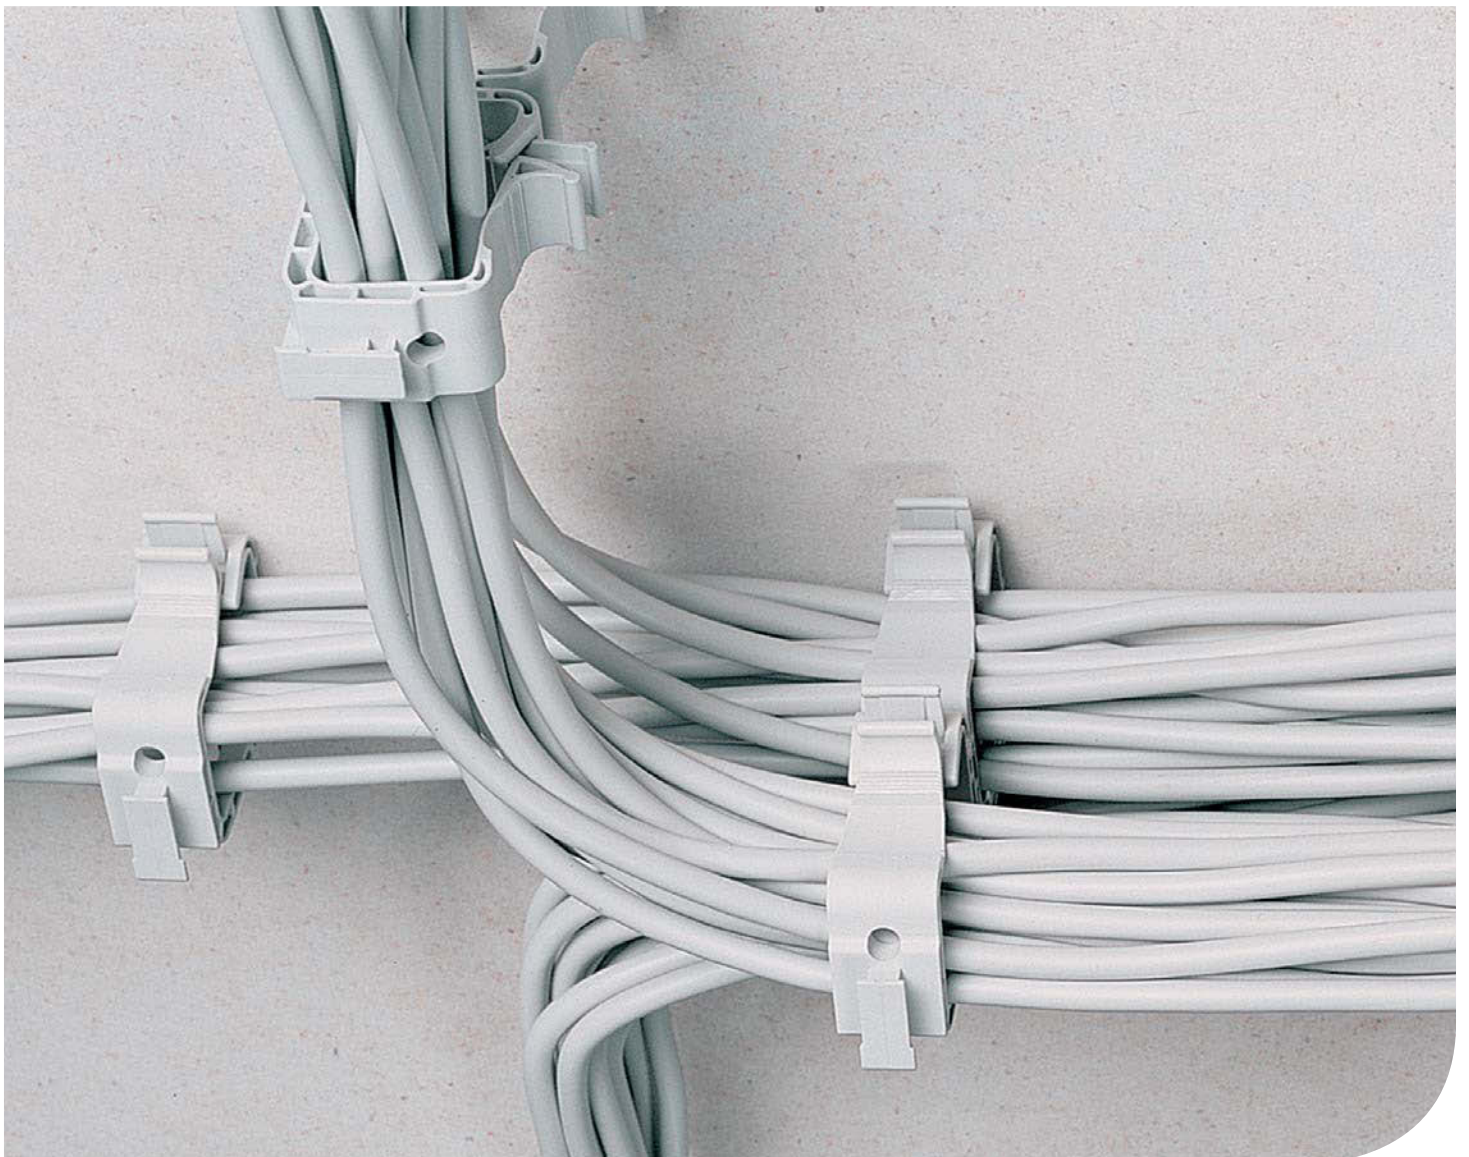

Cable fixings Information

Cable holders

Cable fixings

SH QS Multiple cable holder, metal

Multiple cable holder approved for continuous function E30 - E90, for wall and ceiling mounting. Please see the General Building Inspection Test Certificate (P-MMPA-E-15-012) for further information.

article number	number of cables	weight kg/100
S		
SH 15Q S	15	3,08
SH 30Q S	30	7,20

optional accessories:

- SD-BS** straddling dowel, fire protection
- SAZ** anchor
- SSV** countersunk head screw

SH K Multiple cable holder, plastic